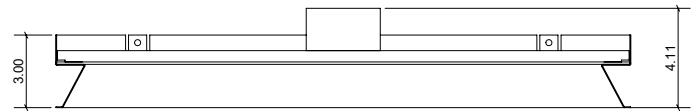

## DIMENSIONAL DATA

Dimensions based on standard (15/16") Grid. Must have 4.5" ceiling clearance.

	Frame Size	SKYLite Size (without Driver Box)	Total Height
PCSKL11	11.79" x 11.79" x 3.00"	11.81" x 11.81" x 0.56"	4.11"
PCSKL14	11.79" x 47.75" x 3.00"	11.81" x 47.75" x 0.56"	4.11"
PCSKL22	23.79" x 23.79" x 3.00"	23.62" x 47.75" x 0.56"	4.11"
PCSKL24	23.83" x 47.85" x 3.00"	23.62" x 47.62" x 0.56"	4.11"
PCSKL44	47.85" x 47.85" x 3.00"	47.64" x 47.64" x 0.56"	4.11"