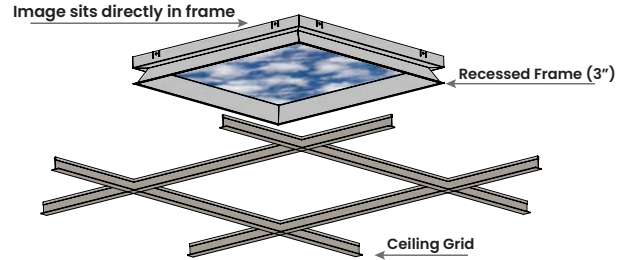

## DIMENSIONAL DATA

Dimensions based on standard (15/16") Grid. Must have 4.5" ceiling clearance.

	Frame Size	SKYLite Size (without Driver Box)	Total Height
PCSKL11	11.79" x 11.79" x 3.00"	11.81" x 11.81" x 0.56"	4.11"
PCSKL14	11.79" x 47.75" x 3.00"	11.81" x 47.75" x 0.56"	4.11"
PCSKL22	23.79" x 23.79" x 3.00"	23.62" x 47.75" x 0.56"	4.11"
PCSKL24	23.83" x 47.85" x 3.00"	23.62" x 47.62" x 0.56"	4.11"
PCSKL44	47.85" x 47.85" x 3.00"	47.64" x 47.64" x 0.56"	4.11"