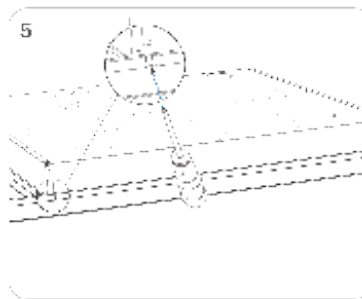

CONFIGURATION EXAMPLE #1		
4	8	4

X Y Z

X = Number of Overlapping Grid fixtures per Mural = 4 (2x4 Overlapping Grid)

Y = Horizontal length of Mural (Feet) = 8ft

Z = Vertical length of Mural (Feet) = 4ft

CONFIGURATION EXAMPLE #2		
4	4	8

X Y Z

X = Number of Overlapping Grid fixtures per Mural = 4 (2x4 Overlapping Grid)

Y = Horizontal length of Mural (Feet) = 4ft

Z = 8ft

INSTALLATION INSTRUCTIONS

New Star Lighting
 2225 W Pershing Rd, Chicago, IL 60609
 (773) 847-1400
 www.newstarlighting.com