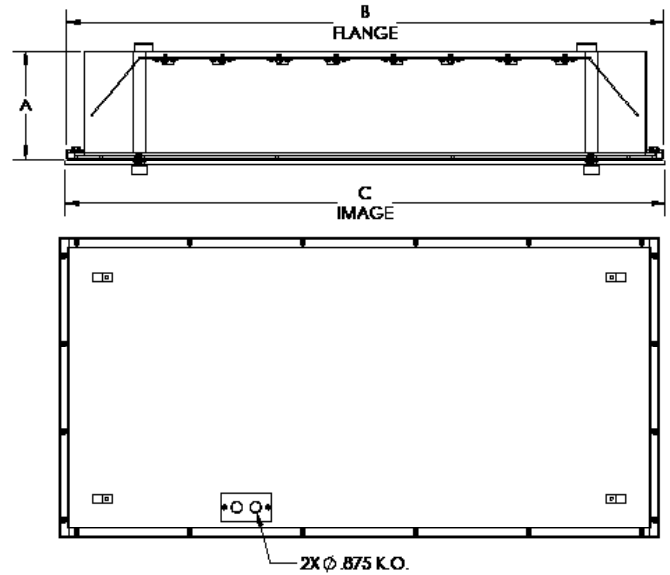

SPECIFICATIONS

CONSTRUCTION: Die formed 20Ga. cold rolled sheet steel.

LENS: Polycarbonate lens with [PositiveCare image](#).

LED: LED modules are available in 2700-5000K with maximum 3-step MacAdam variation allowance. Minimum 50,000h with 85% of lumen maintenance in 25°C ambient temperature environment, in compliance with IES LM-80 testing measurements.

ELECTRICAL: 120-277VAC or 347VAC 50/60HZ electrical input high power factor electronic, constant current driver (<20% THD, >0.90 PF). Standard 0-10V dimming with 1-100% range.

Input Voltage: AC120V-277V

PCG22: Input Power 50W

PCG24: Input Power 100W

PCG44: Input Power 150W

OPTIONAL TUNABLE WHITE DRIVERS:

DALI8 - DALI Type 8 (One DALI Address)

TW0 - Two Channel 0-10V dimming; one channel for brightness, one channel for CCT

FINISH: White antimicrobial polyester powder coat following multi-stage iron phosphate pretreatment on all exposed room-side surfaces.

LABEL: Fixture is certified to UL standards by Intertek Testing Laboratory and NSF2 Splash Zone/Non-Food Zone standards.

WARRANTY: Five (5) year warranty period.

DIMENSIONAL DATA

	A	B - FLANGE	C - IMAGE
PCG22	4.25	23.78 x 23.78	23.88 x 23.88
PCG24	4.25	23.78 x 47.78	23.88 x 47.88
PCG44	4.25	47.78 x 47.78	47.88 x 47.88

New Star Lighting

2225 W Pershing Rd, Chicago, IL 60609
(773) 847-1400
www.newstarlighting.com

Specifications and dimensions are subject to change without notice. For additional options and dimensional details, please consult your New Star Lighting representative.

© 2026, New Star Lighting. All rights reserved. Unauthorized duplication or distribution is prohibited.