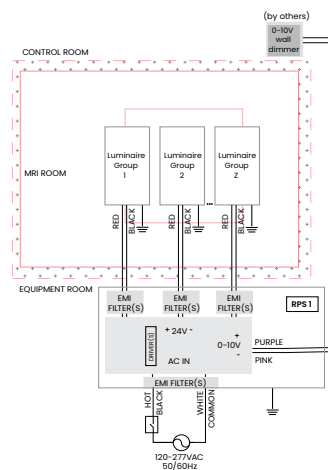

(TB15)

15/16" T-BAR

(TB24)

1 1/2" T-BAR

EXAMPLE WIRING DIAGRAMS

Single connection installation

Multiple connection installation

CONFIGURATION EXAMPLE

Order quantity based on number of murals, not Overlapping Grid fixtures.

Example: Qty 1: PCG-MRI24-M484-RT-UN-57 = 1 Mural consisting of 4 (2x4) Overlapping Grid fixtures. Two Overlapping Grid fixtures across (8') and two Overlapping Grid fixtures down (4').