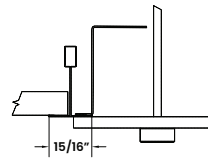

CONSTRUCTION: 18-Gauge aluminum 0.040" housing.

LENS: 0.236" PMMA lens with [image](#).

REFLECTORS: Hi-reflectance powder coat aluminum.

LUMINAIRE SUPPORT: Aluminum hold-down clips

FINISH: White antimicrobial polyester powder coat following multi-stage iron phosphate pretreatment on all exposed room-side surfaces.

LED: LED modules are available in 5000K with maximum 3-step MacAdam variation allowance. Minimum 50,000h with 85% of lumen maintenance in 25°C ambient temperature environment, in compliance with IES LM-80 testing measurements. Standard 0-10V dimming driver with 1-100% range.

POWER SUPPLY: LED driver included - must be remote mount. Must order Power Supply separately, Page 3. MRI room EMI filter required, supplied by others. Input Voltage: AC120V-277V.

LABEL: Fixture is certified to UL standards by Intertek Testing Laboratory and NSF standards. Compliant with MIL-STD 461G for radiated and conducted emissions.

WARRANTY: New Star Lighting will warrant defective LEDs, boards, EMI filters, and drivers for 5 years from date of purchase. Warranty is valid only if luminaire is installed and used according to specifications and installation instructions.

If defective, New Star will send replacement boards, filters or drivers at no cost along with detailed replacement instructions and instructions on how to return defective components to New Star.

T-BAR STYLE MOUNTING

(TB15)

15/16" T-BAR