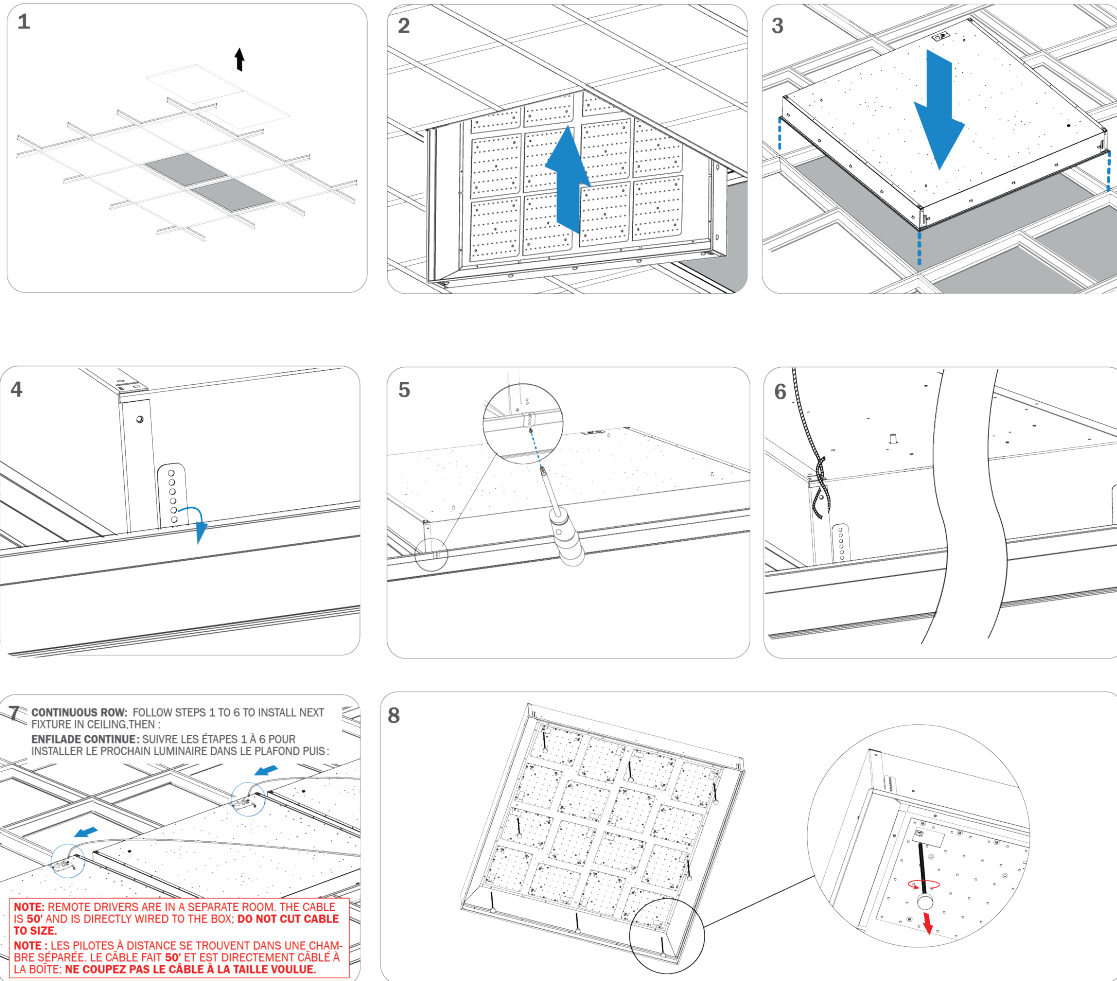

CONFIGURATION EXAMPLE #1		
4	8	4

X Y Z

X = Number of Overlapping Grid fixtures per Mural = 4 (2x4 Overlapping Grid)

Y = Horizontal length of Mural (Feet) = 8ft

Z = Vertical length of Mural (Feet) = 4ft

CONFIGURATION EXAMPLE #2		
4	4	8

X Y Z

X = Number of Overlapping Grid fixtures per Mural = 4 (2x4 Overlapping Grid)

Y = Horizontal length of Mural (Feet) = 4ft

Z = Vertical length of Mural (Feet) = 8ft

INSTALLATION INSTRUCTIONS

IMPORTANT SAFETY MEASURES

- This must be installed in accordance with the applicable installation code by a person familiar with the construction and operation of the product and the hazards involved in a MRI environment
- Disconnect power to all circuits before wiring fixture
- Install in accordance with all national, state, and local codes
- Remote Power Supply MUST be grounded
- Failure to install unit on a mechanically sound surface may result in personal injury, physical damage, or potential fire hazard
- Use installation procedures appropriate to a MRI environment and sensitive electronic equipment
- Read all fixture marketing and labels to ensure correct installation of the luminaire
- Supplemental instructions may be located on the luminaire, in addition to the instruction sheet provided by New Star, regarding orientation or mounting restrictions