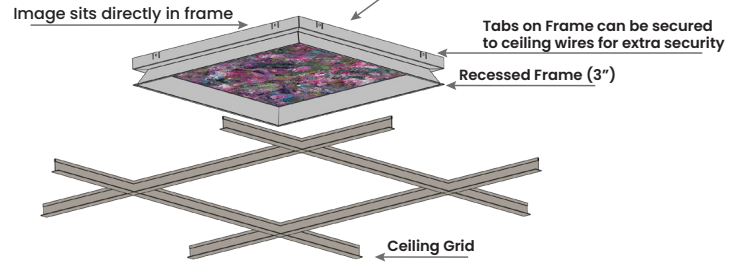

DIMENSIONAL DATA

Dimensions based on standard (15/16") Grid.

Must have 4.5" ceiling clearance. SKYLite (Integral Driver) sits on top of Frame

	Frame Size	SKYLite Size (without Driver Box)	Total Height
PCSKL11	11.79" x 11.79" x 3.00"	11.81" x 11.81" x 0.56"	4.11"
PCSKL14	11.79" x 47.75" x 3.00"	11.81" x 47.75" x 0.56"	4.11"
PCSKL22	23.79" x 23.79" x 3.00"	23.62" x 47.75" x 0.56"	4.11"
PCSKL24	23.83" x 47.85" x 3.00"	23.62" x 47.62" x 0.56"	4.11"
PCSKL44	47.85" x 47.85" x 3.00"	47.64" x 47.64" x 0.56"	4.11"