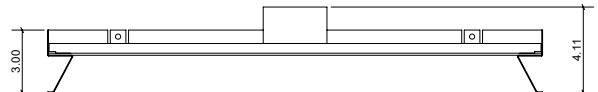

DIMENSIONAL DATA

Dimensions based on standard (15/16") Grid.

Must have 4.5" ceiling clearance. SKYLite (Integral Driver) sits on top of Frame

	Frame Size	SKYLite Size (without Driver Box)	Total Height
PCSKL11	11.79" x 11.79" x 3.00"	11.81" x 11.81" x 0.56"	4.11"
PCSKL14	11.79" x 47.75" x 3.00"	11.81" x 47.75" x 0.56"	4.11"
PCSKL22	23.79" x 23.79" x 3.00"	23.62" x 47.75" x 0.56"	4.11"
PCSKL24	23.83" x 47.85" x 3.00"	23.62" x 47.62" x 0.56"	4.11"
PCSKL44	47.85" x 47.85" x 3.00"	47.64" x 47.64" x 0.56"	4.11"